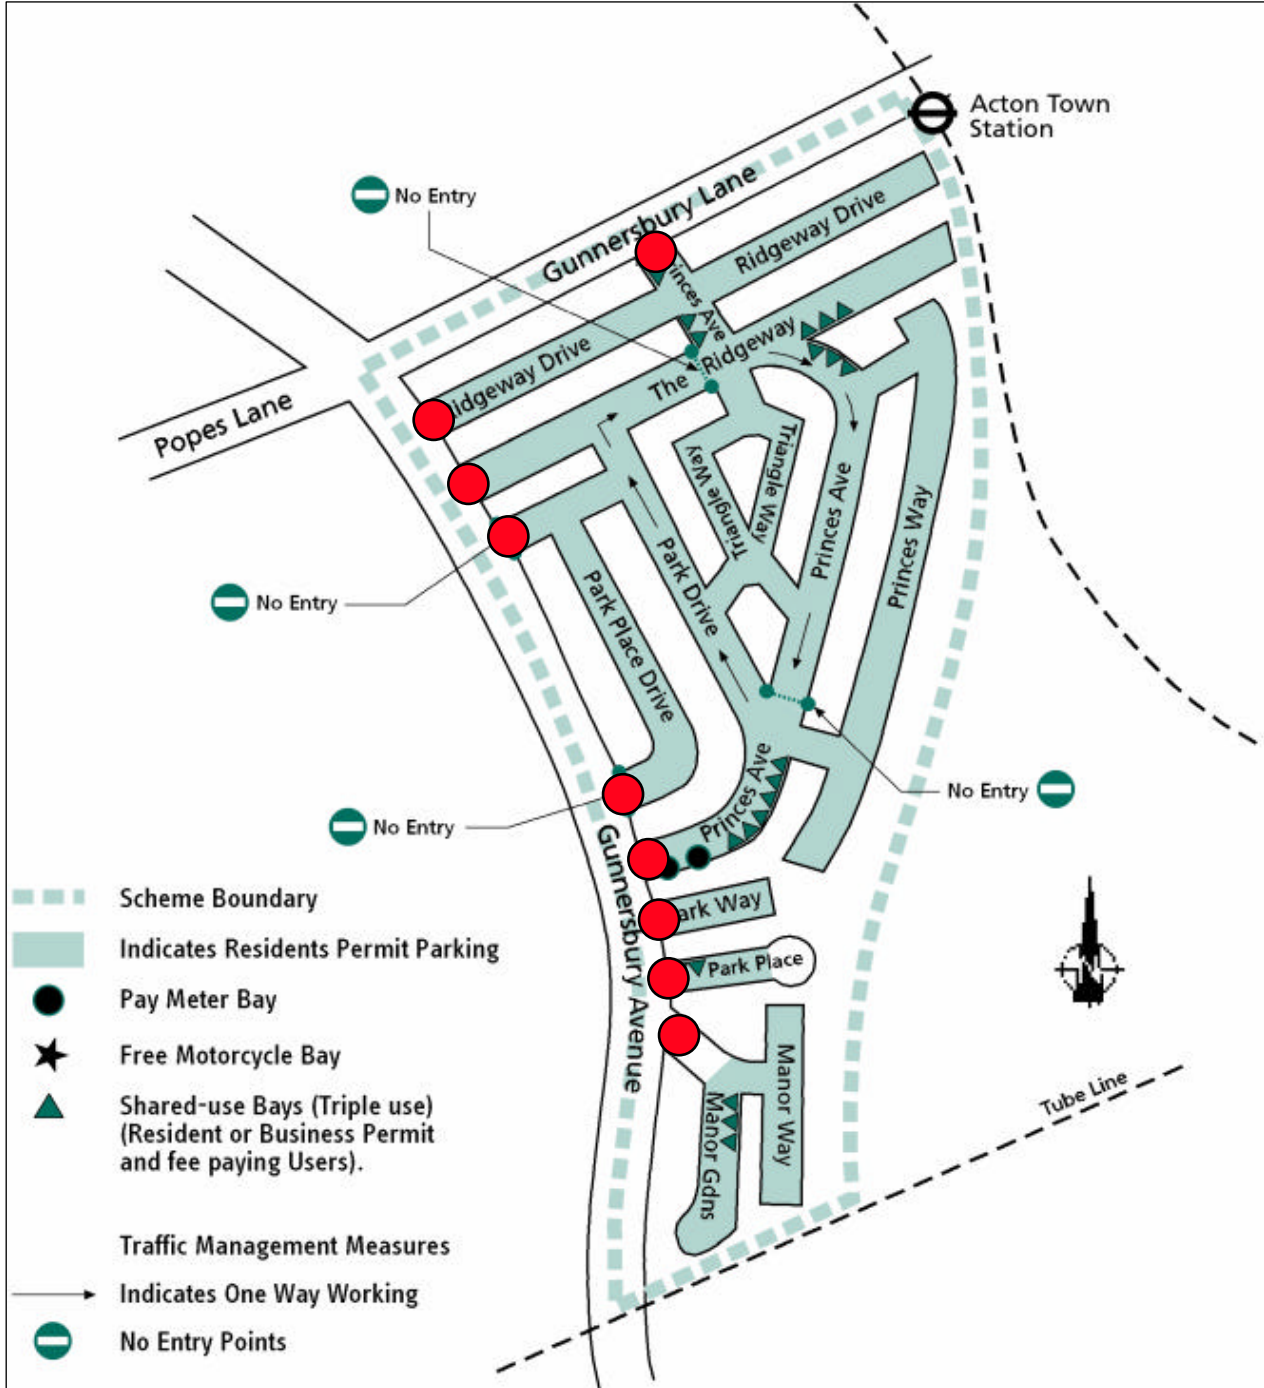

Gunnersbury Estate (GE) Controlled Parking Zone

Operational Hours

Monday – Friday 09.30 – 11.30 15.30 -17.30